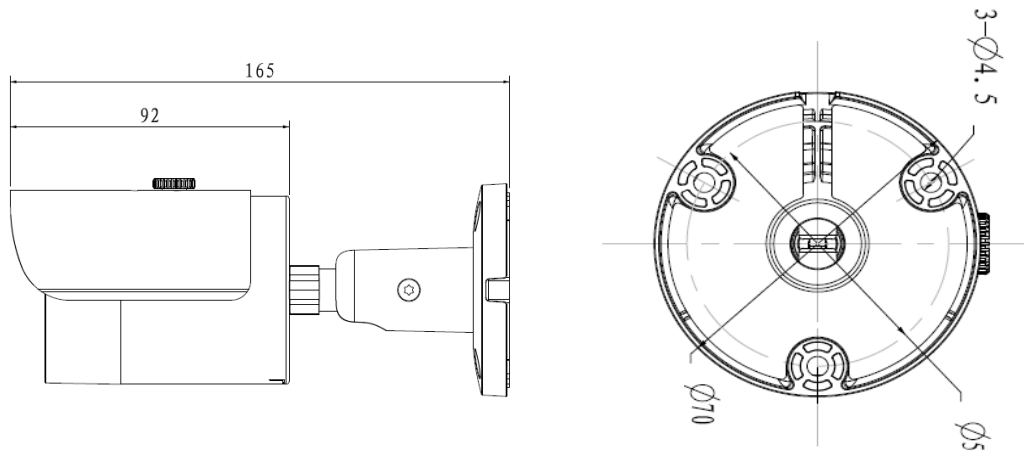

## Technical Specifications

<b>Model</b>	<b>DH-IPC-HFW4421S</b>	
<b>Camera</b>		
Image Sensor	1/3" 4Megapixel progressive scan CMOS	
Effective Pixels	2688(H)x1520(V)	
Scanning System	Progressive	
Electronic Shutter Speed	Auto/Manual, 1/3(4)~1/10000s	
Min. Illumination	0.01Lux/F2.0(Color), 0Lux/F2.0(IR on)	
S/N Ratio	More than 50dB	
Video Output	N/A	
<b>Camera Features</b>		
Max. IR LEDs Length	30m	
Day/Night	Auto(ICR)/Color/B/W	
Backlight Compensation	BLC / HLC / WDR(120 dB)	
White Balance	Auto/Manual	
Gain Control	Auto/Manual	
Noise Reduction	3D	
Privacy Masking	Up to 4 areas	
<b>Lens</b>		
Focal Length	3.6mm (6mm optional)	
Max Aperture	F2.0(F2.0)	
Focus Control	Manual	
Angle of View	H:84°(56°)	
Lens Type	Fixed lens	
Mount Type	Board-in Type	
<b>Video</b>		
Compression	H.264/H.264B/H.264H/ MJPEG	
Resolution	4M(2560×1440)/3M(2304×1296)/1080P(1920×1080)/720P(1280×720)/D1(704×576/704×480) /CIF(352×288/352×240)	
Frame Rate	Main Stream	4M(1~20fps)/3M(1~25/30fps)(WDR OFF)
	Sub Stream	D1/CIF(1 ~ 25/30fps)
	Third Stream	720P(1-5/8fps)(WDR on) 720P(1-18/2fps)(WDR off)
Bit Rate	H.264: 32K ~ 10Mbps	
Corridor Mode	Support	
<b>Audio</b>		
Compression	N/A	
Interface	N/A	
<b>Smart Function</b>		
Smart detection	Tripwire	
	Intrusion	
	Scene change	
	Face detect	

## Dimensions (mm)